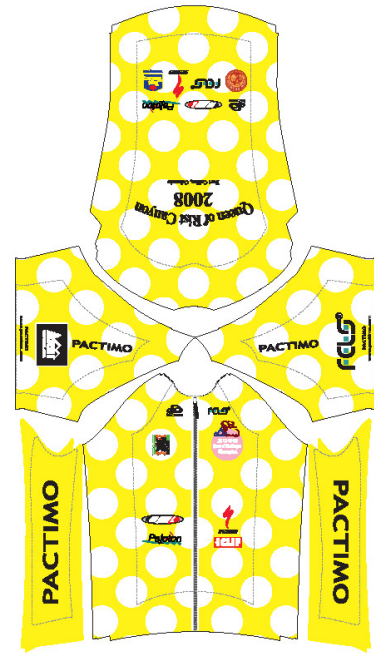

Saturday Road Race

<u>Start Time</u>	<u>Category</u>	<u>Distance</u>	<u>Cash</u>
8:10am	* MW 35+	62+	50/40/30/15/10
	* MW	62+	
8:35am/8:40	45+/55+/65+		50/40/30/15/10 ea.
9:20am	SW Pro 1/2	62+	125/75/50/45/35/25/20
9:30am	SW 3	62+	50/40/30/15/10
9:40am	SW 4	62+	50/40/30/15/10
10:00am	Citizens	62+	Product
	*ACA Master Championship		

Awards		
	CSU Hughes	1:00
	King/Queen Leaders Jersey	1:15

Sunday Hill Climb

<u>Start Time</u>	<u>Category</u>	<u>Distance</u>	<u>Cash</u>
7:30am	Citizens	18.5	product
10:00am	SW Pro 1/2	18.5	50/40/30/20/10
10:10am	SW 3	18.5	30/20/10
10:20am	SW 4	18.5	30/20/10
10:30am	MW 35+	18.5	30/20/10
	MW		
10:45am	45+/55+/65+	18.5	30/20/10 ea.

Awards		
	CSU Hughes	
	Hill Climb Awards	12:15
	King/Queen of Rist Awards	12:30
	King/Queen of Rist Canyon Overall Prizes	
	Junior State Champion Awards	4:00

Women's Queen of Rist Canyon 2008 Jersey